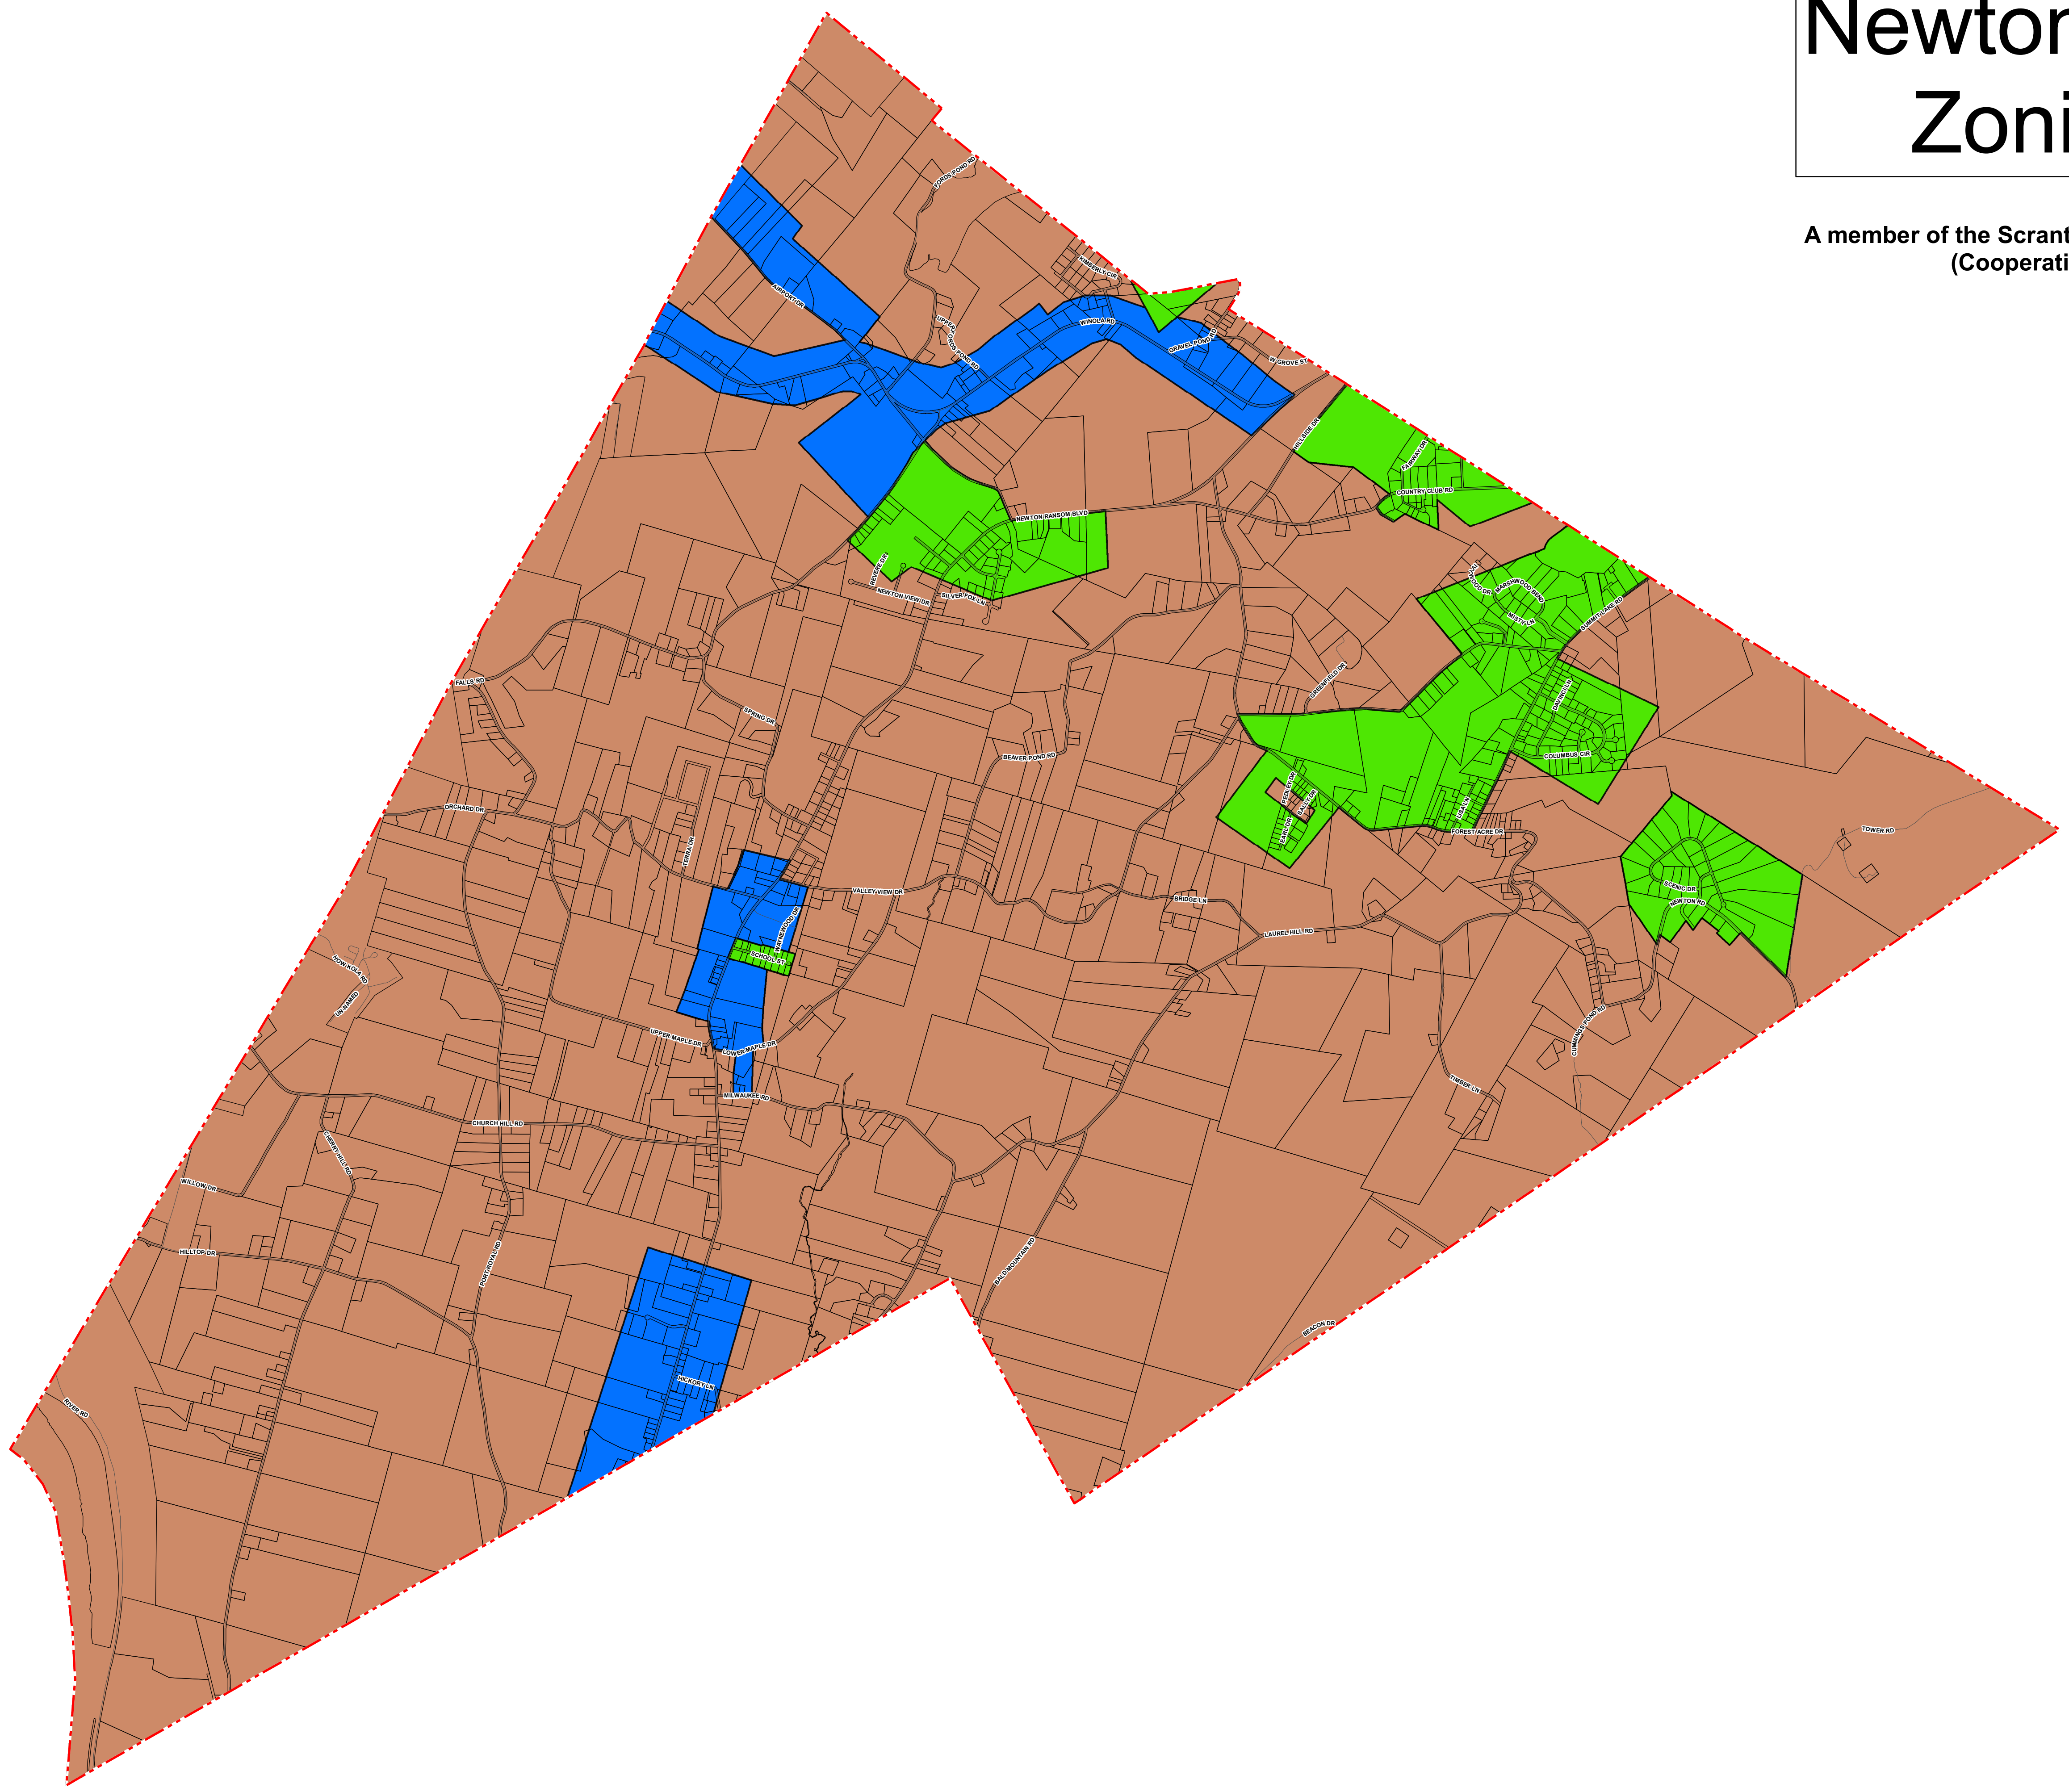

Newton Township Zoning Map

12/20/2023
A member of the Scranton-Abingtons Planning Association
(Cooperative Zoning Ordinances)

0 1,700 3,400
Feet

Newton Zoning Districts

-  Rural Resource
-  Rural Single-Family Residential
-  Village Mixed Use